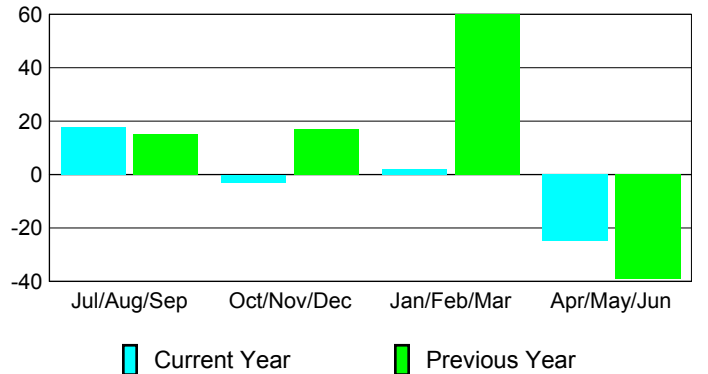

Membership Results 2008-2009

Membership 2007-2008

Month	Net Memb Goal	Actual New Memb	Actual Dropped Memb	Gain/Loss of Memb	Gain/Loss of Memb
Jul/Aug/Sep	30	55	-37	18	15
Oct/Nov/Dec	60	17	-20	-3	17
Jan/Feb/Mar	30	18	-16	2	60
Apr/May/June	30	19	-44	-25	-39
Totals	150	109	-117	-8	53

Membership Results 2008-2009

Goal, New, Dropped, Gain/Loss

Comparison of Membership Gain/Loss

Current Year Compared to the Previous Year

Gender Comparison 2008-2009

Jul/Aug/Sep

Oct/Nov/Dec

Jan/Feb/Mar

Apr/May/June

■ Male

■ Female