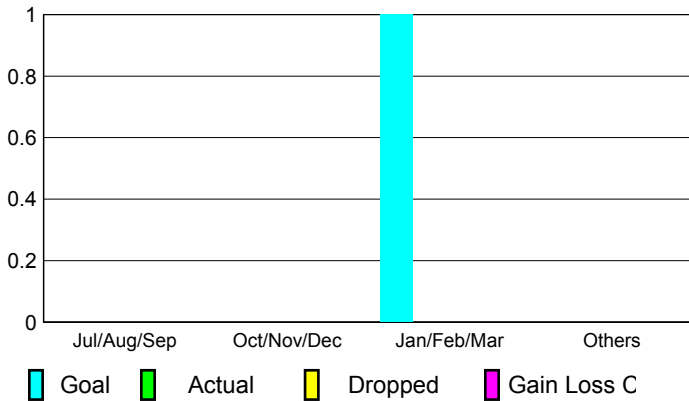

2008-2009 GMT Quarterly Report for District (or Undistricted) **District 333 B**

GMT: **SHINOBU GOTO**

Location: **JAPAN**

GMT CA: **5**

CLUBS

Club Results 2008-2009

Clubs 2007-2008

Month	New Club Goal	Actual New Clubs	Actual Dropped Clubs	Gain/Loss of Clubs	Gain/Loss of Clubs
Jul/Aug/Sep	0	0	0	0	0
Oct/Nov/Dec	0	0	0	0	0
Jan/Feb/Mar	1	0	0	0	1
Apr/May/June	0	0	0	0	0
Totals	1	0	0	0	1

Club Results 2008-2009

Goal, New, Dropped, Gain/Loss

Comparison of Club Gain/Loss

Current Year Compared to the Previous Year

YTD Status Quo Clubs 2008-2009

Status Quo Clubs Compared to Status Quo Members

MEMBERSHIP