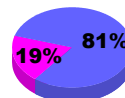

Membership Results 2008-2009

Membership 2007-2008

Month	Net Memb Goal	Actual New Memb	Actual Dropped Memb	Gain/Loss of Memb	Gain/Loss of Memb
Jul/Aug/Sep	30	55	-37	18	15
Oct/Nov/Dec	60	17	-20	-3	17
Jan/Feb/Mar	30	18	-16	2	60
Apr/May/June	30	19	-44	-25	-39
Totals	150	109	-117	-8	53

Membership Results 2008-2009

Goal, New, Dropped, Gain/Loss

Comparison of Membership Gain/Loss

Current Year Compared to the Previous Year

Gender Comparison 2008-2009

Jul/Aug/Sep

Oct/Nov/Dec

Jan/Feb/Mar

Apr/May/June

■ Male

■ Female