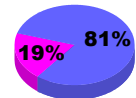

Membership Results 2008-2009

Membership 2007-2008

Month	Net Memb Goal	Actual New Memb	Actual Dropped Memb	Gain/Loss of Memb	Gain/Loss of Memb
Jul/Aug/Sep	30	55	-37	18	15
Oct/Nov/Dec	60	17	-20	-3	17
Jan/Feb/Mar	30	18	-16	2	60
Apr/May/June	30	19	-44	-25	-39
Totals	150	109	-117	-8	53

Membership Results 2008-2009

Goal, New, Dropped, Gain/Loss

Comparison of Membership Gain/Loss

Current Year Compared to the Previous Year

Gender Comparison 2008-2009

Jul/Aug/Sep

Oct/Nov/Dec

Jan/Feb/Mar

Apr/May/June

■ Male

■ Female