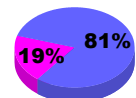

Membership Results 2008-2009

Membership 2007-2008

Month	Net Memb Goal	Actual New Memb	Actual Dropped Memb	Gain/Loss of Memb	Gain/Loss of Memb
Jul/Aug/Sep	30	55	-37	18	15
Oct/Nov/Dec	60	17	-20	-3	17
Jan/Feb/Mar	30	18	-16	2	60
Apr/May/June	30	19	-44	-25	-39
Totals	150	109	-117	-8	53

Membership Results 2008-2009

Goal, New, Dropped, Gain/Loss

Comparison of Membership Gain/Loss

Current Year Compared to the Previous Year

Gender Comparison 2008-2009

Jul/Aug/Sep

Oct/Nov/Dec

Jan/Feb/Mar

Apr/May/June

■ Male

■ Female