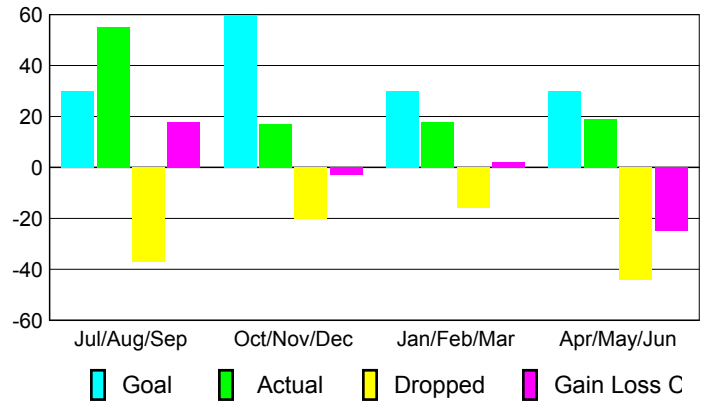

Membership Results 2008-2009

Goal, New, Dropped, Gain/Loss

Comparison of Membership Gain/Loss

Current Year Compared to the Previous Year