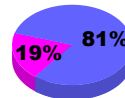

Membership Results 2008-2009

Membership 2007-2008

Month	Net Memb Goal	Actual New Memb	Actual Dropped Memb	Gain/Loss of Memb	Gain/Loss of Memb
Jul/Aug/Sep	30	55	-37	18	15
Oct/Nov/Dec	60	17	-20	-3	17
Jan/Feb/Mar	30	18	-16	2	60
Apr/May/June	30	19	-44	-25	-39
Totals	150	109	-117	-8	53

Membership Results 2008-2009

Goal, New, Dropped, Gain/Loss

Comparison of Membership Gain/Loss

Current Year Compared to the Previous Year

Gender Comparison 2008-2009

Jul/Aug/Sep

Oct/Nov/Dec

Jan/Feb/Mar

Apr/May/June

■ Male

■ Female